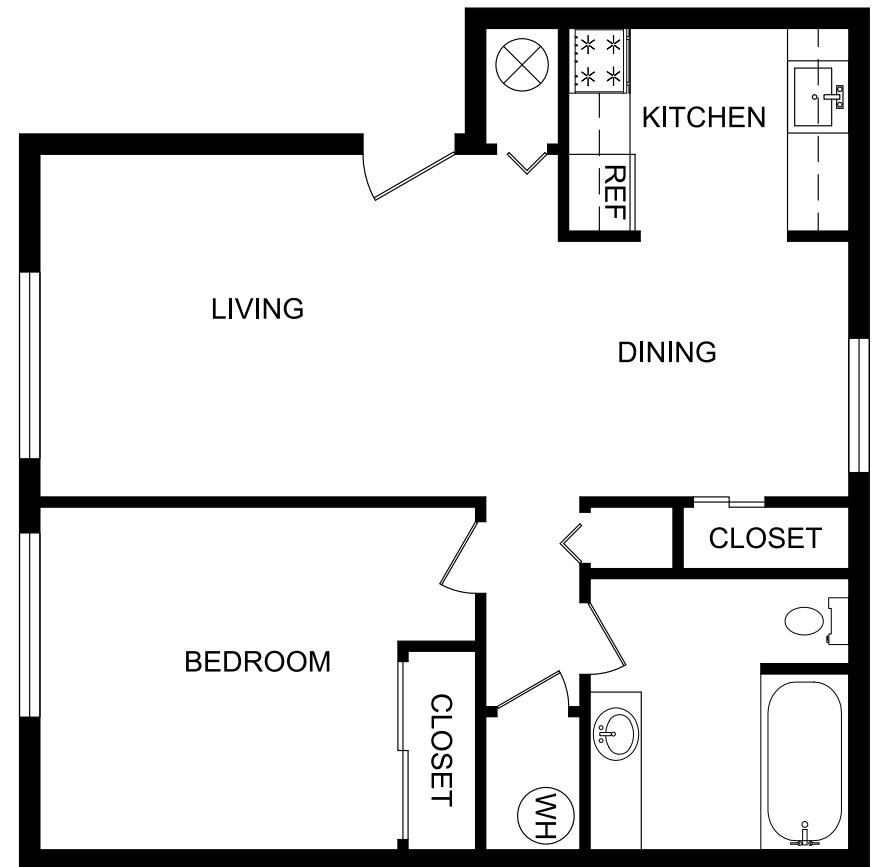

PAINTED DESERT
A p a r t m e n t s

The Alton
1 bedroom/1 bath room
Approximately 620 square feet

Interior Luxuries Include:

- Plush Carpet
- Frost-Free Refrigerator
- Oak-Tone Cabinet
- Spacious Floorplans
- Generous closets
- Tiled Floors in Kitchen, Entry and Bath
- Exterior storage
- Large floor plans with great design
- Designer interior neutral color scheme

Community Distinctions include:

- Playground
- On-Site Laundry Facilities
- Located close to shopping, entertainment and schools
- Superior resident service

200 Kathie Dr. #21, Winslow, AZ 86047
(928) 289-2166 * (928) 289-0122 fax
www.painteddesertapts.com

The floor plans may vary from this illustration due to design configuration. Not all features are available in every floor plan. Square footages and room dimensions are approximate. This institution is an equal housing opportunity provider